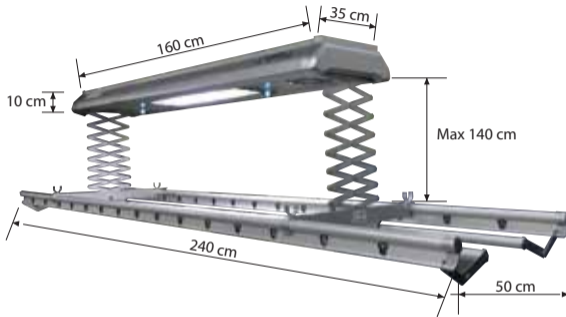

Technical data

Ceiling unit dimension	160X35X10 cm	Maximum loading weight	30 Kg
Length of hanging bar	240 cm	Laundry rack weight	17 Kg
Max Height of extendable rails	140 cm	Voltage	220 V
Distance between hanging bars	50 cm	Frequency	50~60 Hz
UV light power	7 W	Motor power	DC 24V 50W
LED light power	14 W		